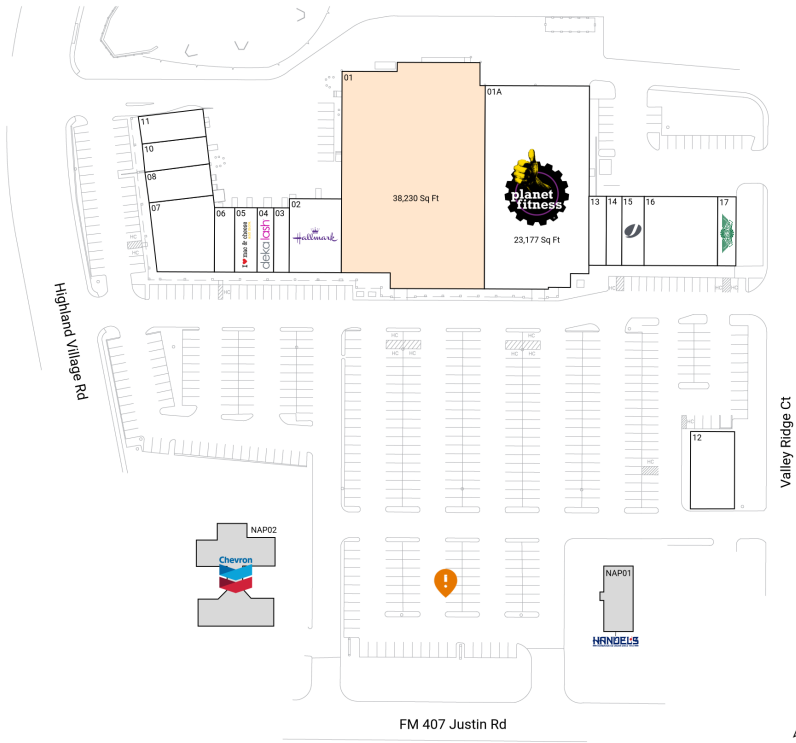

Highland Village Town Center

2230-2250 FM 407 (Justin Road) | Highland Village, TX 75077

Denton County Dallas-Fort Worth-Arlington, TX 99,374 Sq Ft

33.0727, -97.0565

Available Spaces

01	38,230 Sq Ft	PAD A	0 Sq Ft
----	--------------	-------	---------

Current Tenants Space size listed in square feet

01A	Planet Fitness	23,177
02	Hallmark Cards	4,000
03	Aspire Nutrition	1,190
04	Deka Lash	1,260
05	I Heart Mac & Cheese	1,470
06	Rift to Reef Aquatics	2,120
07	Salerno's Italian Restaurant	5,277
08	Excite! Gym & Cheer	2,418
10	Revs Golf Lounge	2,100
11	Custom Cleaners	2,100
12	Floor Accents	4,032
13	Nails2Tails Dog Grooming	1,400
14	Sharkey's Cuts for Kids	1,275
15	Jazzercise	1,825
16	Dance Integrity	6,000
17	Wingstop	1,500
NAP01	Handel's Home Made Ice Cream	0
NAP02	Chevron	0

This site plan is for illustrative and information purposes only, showing the general layout of the shopping center; and is not a legal survey. Brixmor makes no representation or warranty that the shopping center is exactly as depicted as site conditions and tenant mix are subject to change over time.
1428